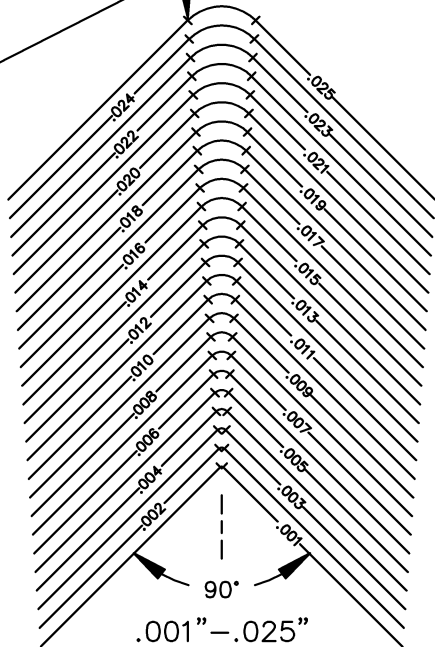

GAGE-LINE® 90° CORNER RADIUS  
DISC-GAGE®  
CAT. NO. 100551

⊕

⊕

POINT OF  
TANGENCY

.001"-.025"  
(.001 INCREMENT)

10X  
ENGLISH

www.gage-line.com

⊕

⊕

PHONE: 585-458-2000

GAGE-LINE TECHNOLOGY, INC.  
ROCHESTER, NY 14613  
MADE IN U.S.A.