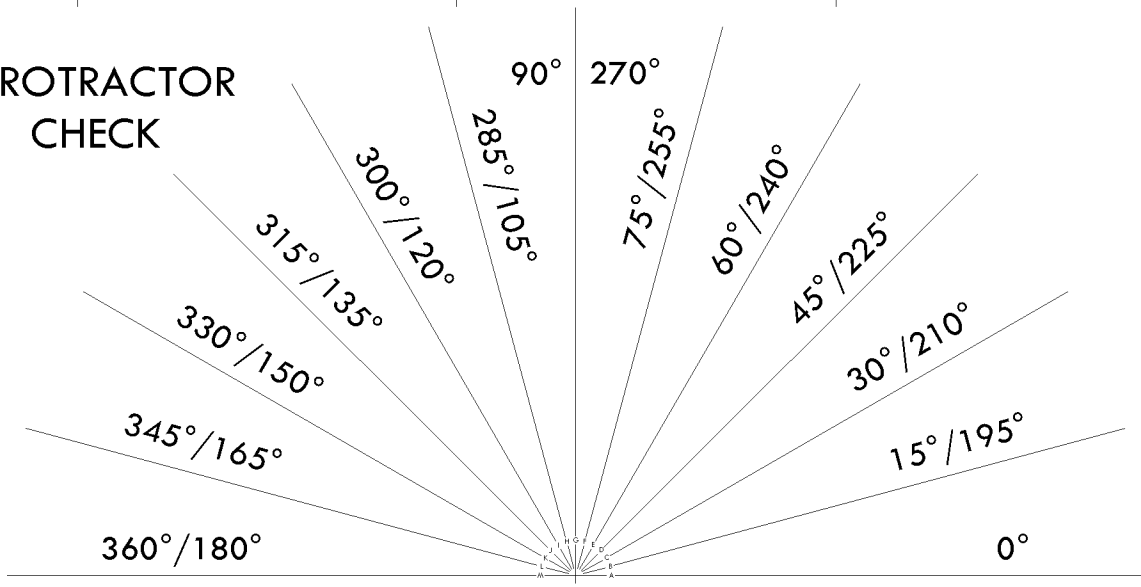

2 .

25.4

1

0 INCH

1 .

					9
				152.4	6

PROTRACTOR
CHECK

MAGNIFICATION CHECK

SET TO OUTSIDE EDGES OF LINES

1000X