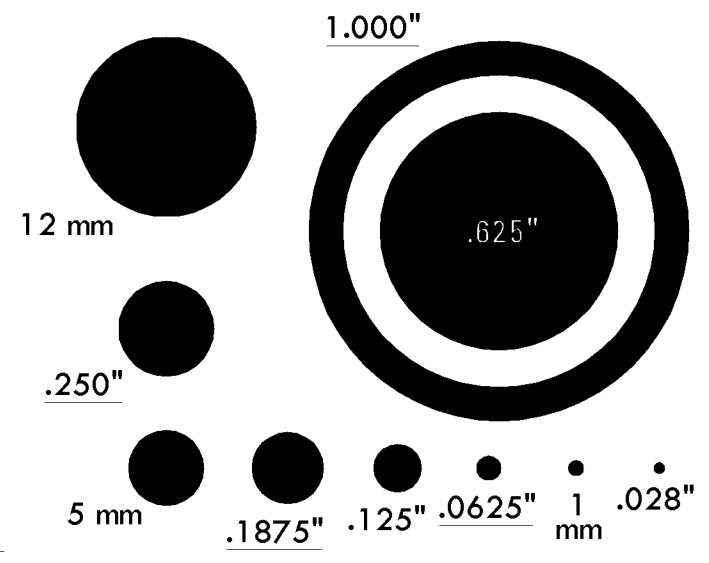

2 .

25.4

1

0 INCH

1 .

					9
				152.4	6

PROTRACTOR
CHECK

MAGNIFICATION CHECK

SET TO OUTSIDE EDGES OF LINES

1000X