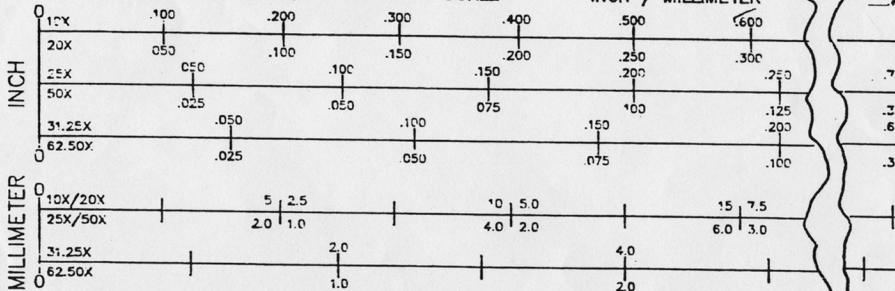

MULTI - MAG SCREFFN CALIBRATION SCALE

INCH / MILLIMETER

GAGE-LINE TECHNOLOGY, INC. ROCHESTER, N.Y. 14613-1511