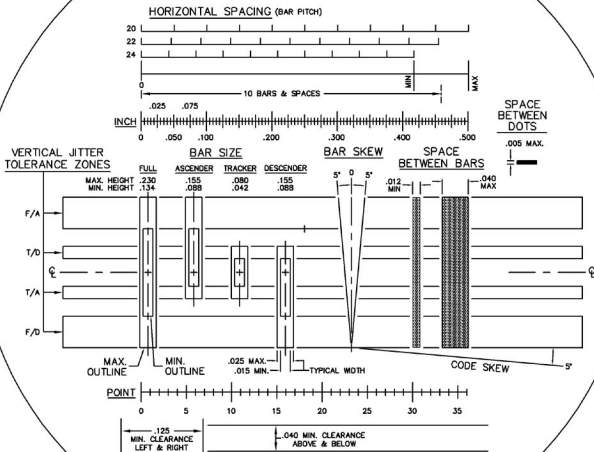

USPS 4-State Customer Barcode Tolerances

GAGE-LINE TECHNOLOGY, INC.
ROCHESTER, N.Y. 14613
PH. 585-458-2000
www.gage-line.com/postal/
CAT. NO. 100650 REV. F
©2005 GLT