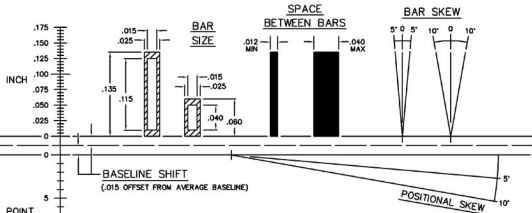

U.S. POSTAL SERVICE POSTNET BARCODE TOLERANCES

HORIZONTAL SPACING (BAR PITCH)