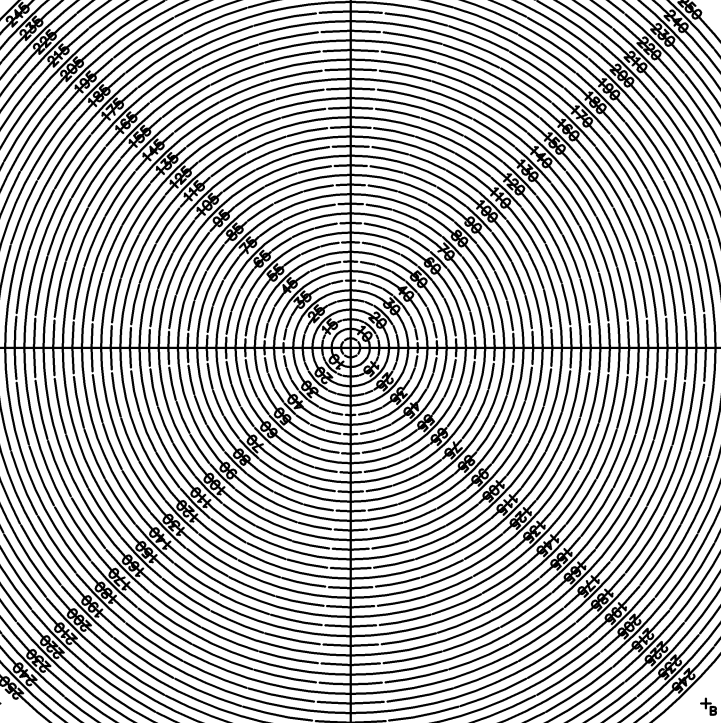

GAGE-LINE® 360° RADIUS DISC-GAGE ©
CAT. NO. 100561

D₁

D₂

PH: 585-458-2000

www.gage-line.com

MADE IN U.S.A.
ROCHESTER, NY 14613

.0005" DIV. TO .250"

10X
ENGLISH