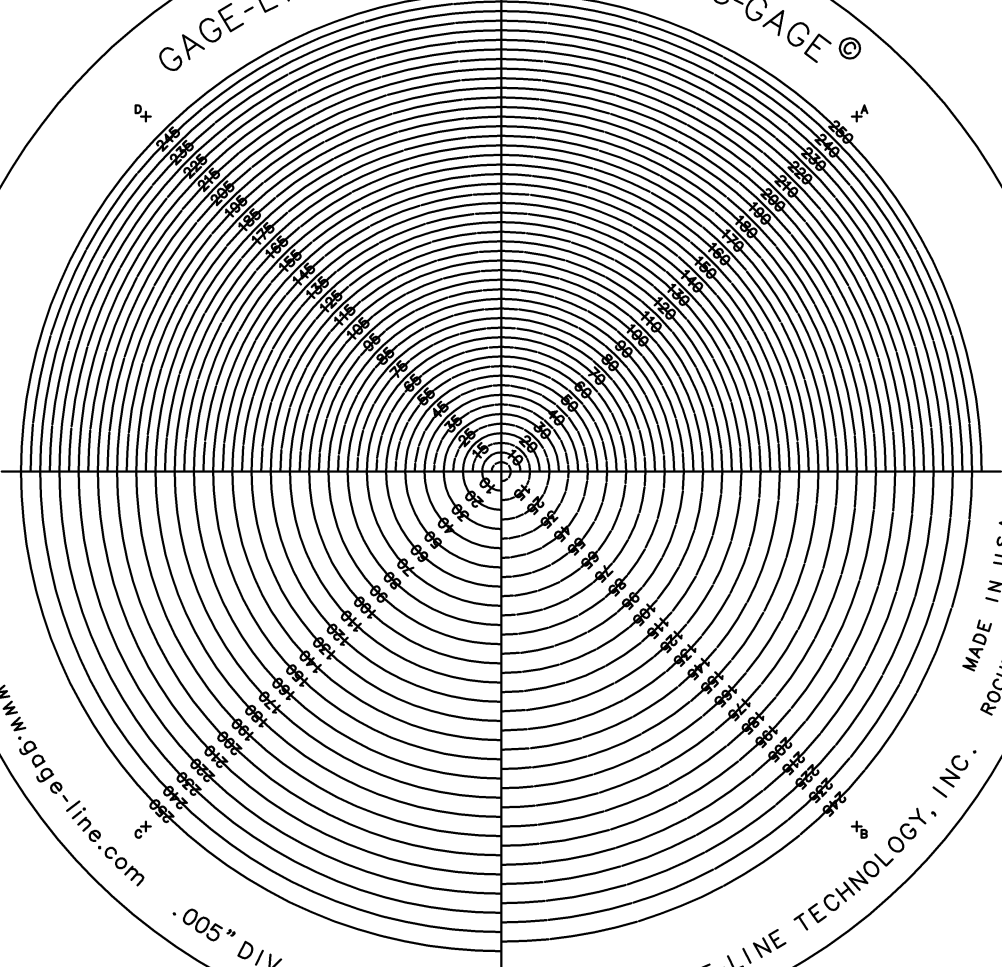

GAGE-LINE® 270° RADIUS DISC-GAGE ©
CAT. NO. 100541

PH: 585-458-2000

www.gage-line.com

.005" DIV. TO .250"

10X
ENGLISH

GAGE-LINE TECHNOLOGY, INC.

MADE IN U.S.A.
ROCHESTER, NY 14613